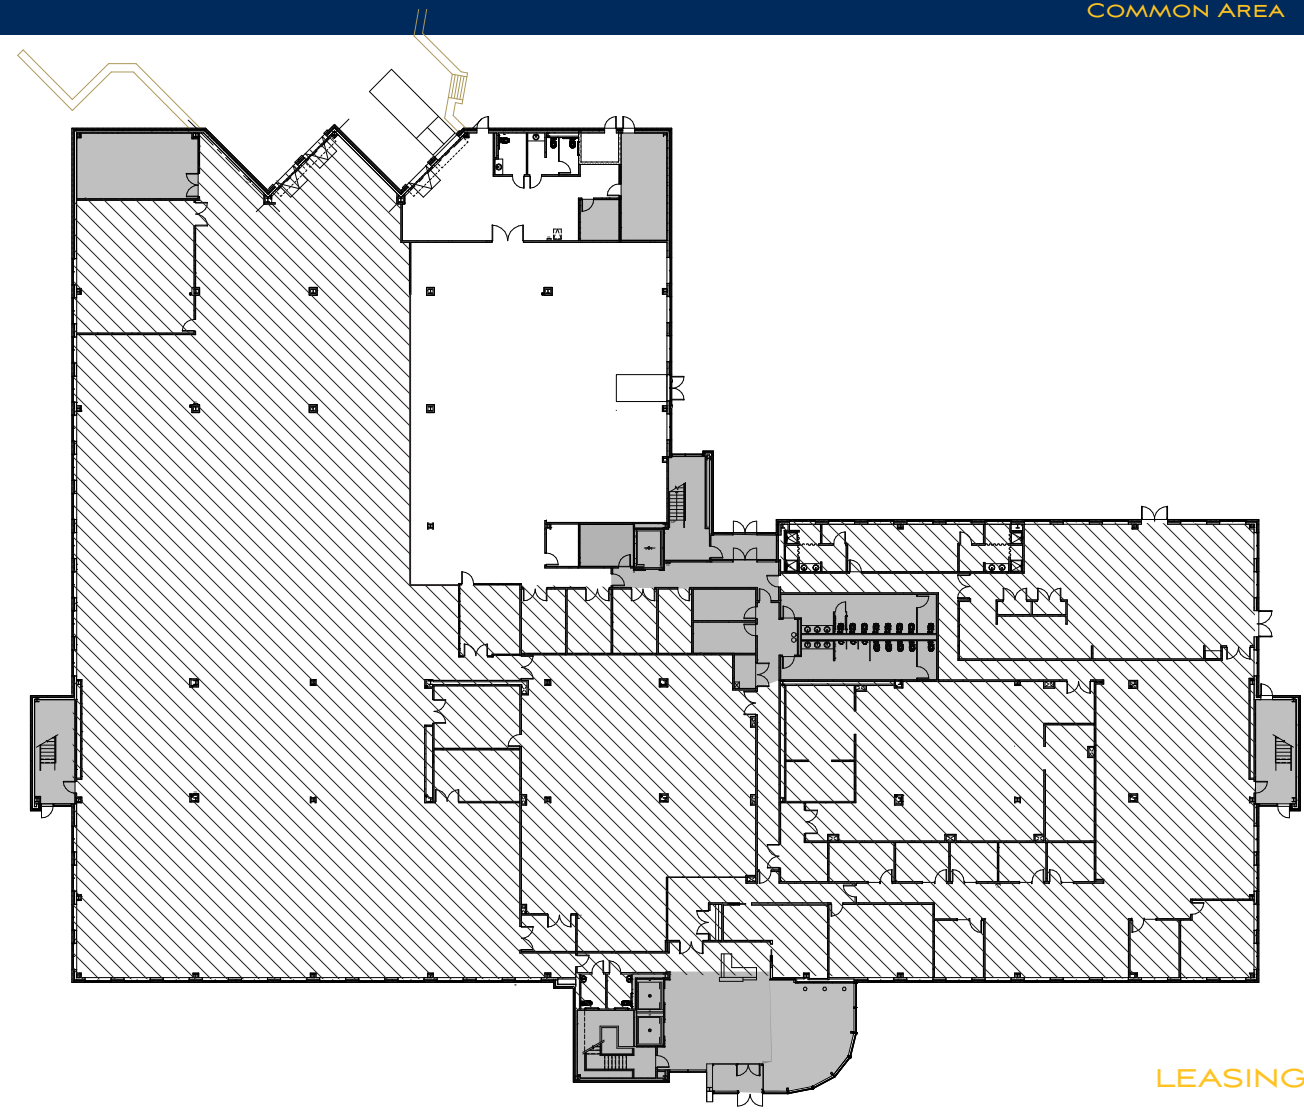

# Network Drive at Northwest Park

15 NETWORK DRIVE, FIRST FLOOR

## FLOOR PLAN

TOTAL FLOOR SIZE	51,436 SF	
AVAILABLE SPACE	7,730 SF	□
OCCUPIED SPACE	43,706 SF	▨
COMMON AREA		■

MANAGED BY:

LEASING AGENT: