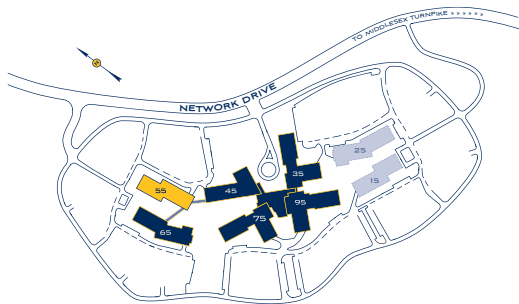

Network Drive
at Northwest Park

55 NETWORK DRIVE, FIRST FLOOR

FLOOR PLAN

TOTAL FLOOR SIZE 44,000 SF

AVAILABLE

LEASED

BUILDING COMMON

OWNERS: